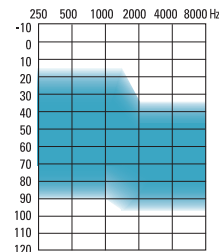

OPTIONS AND ACCESSORIES

- Remote control with volume control, program change button, and more
- Telecoil (T) or Microphone/Telecoil (MT) option can be set as one of the three manual programs

Fitting Guide